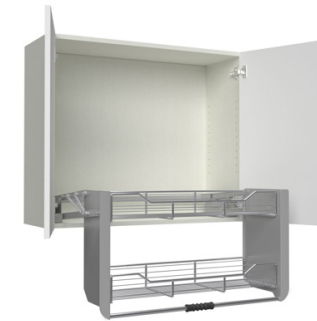

Note: Butcher block shown is Walnut.

MLU-B18 ILLUME

Full-Height Trash Can Drawer

Comes preassembled with Tandembox and heavy duty full extension soft-close slide system. Includes 1 - 50qt trash bin.

*TC18FHD ILLUME & TC21FHD ILLUME includes 2 bins

TC{15-21}FHD ILLUME

Pull Down Shelf

Bring hard-to-reach items down to you with this convenient two-tier cabinet pull-down system. This functional drop-down shelf basket features a unique gas-assisted lifting/lowering mechanism that provides unparalleled stability through the entire range of motion.