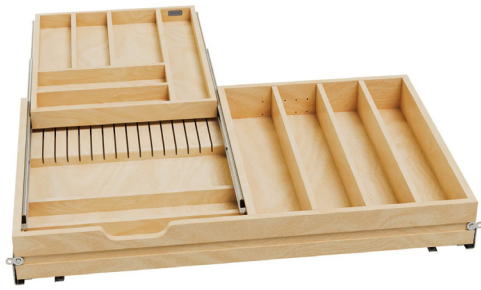

Ovela Double Cutlery Combination Drawer with BLUM Slide

Constructed from UV-coated maple and includes a complete 3-3/4" high drawer box with Blum soft-close slides.

ODCD-30 BLUM

ODCD-36 BLUM