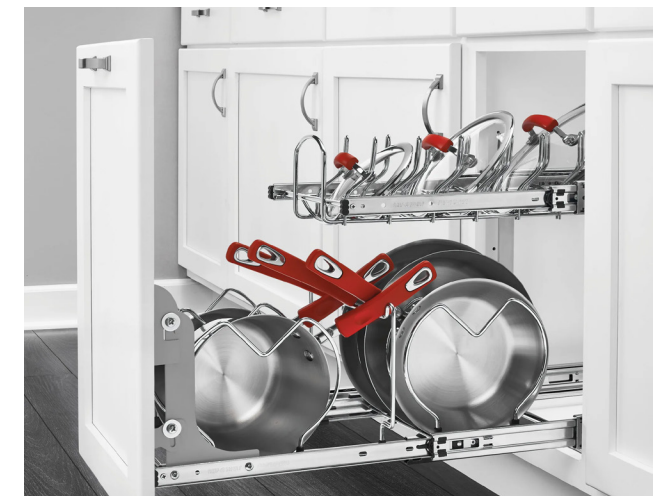

Rev-A-Shelf

Häfele

Glideware Pull-out

Wood Door-Mount Tip-Out Knife Storage Organizer

Sidekick Pull-out

Two-Tier Cookware Organizer

OPLA Raising Top, Pull-out System

Base Unit Pull-Out, Kitchen Tower 450