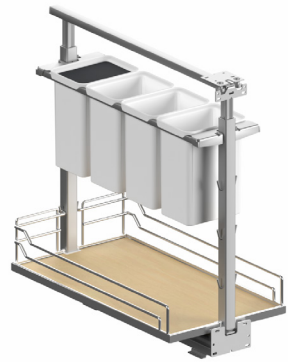

Ovela Utility And Knife Base Pull Out

Adjustable top shelf with chrome rails and BLUM soft-close slides. Includes four cutting mats and a flex-rod knife block. UV-coated maple construction for full-height base cabinets. Not ADA compatible.

OUKBPO-B{12-18}

OUKBPO-B{12-18}FD

OUKBPO-B12 BLUM