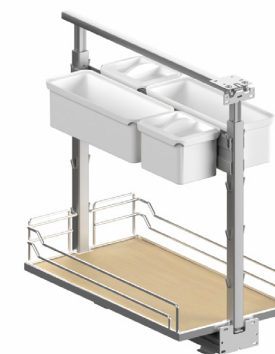

OMLU-B18

Ovela Paper Towel Pull Out

Frame includes installation when ordered as a cabinet accessory (cabinet not included). Features a built-in paper towel holder, a 1L storage box, and two adjustable trays shipped loose.

OPTPO-B12

OPTPO-B09FD

OPTPO-B12FD

Ovela Spice Pull Out Base with BLUM Slide

A preassembled and accessible storage solution that keeps everyday cooking tools organized and within easy reach. Designed for full-height base cabinets, it features beautifully finished wood, sleek metal accents, and removable bins that make staying organized effortless.

OSPO-B9 BLUM

OSPO-B12 BLUM

Ovela Youboxx Pull Out

Frame includes installation when ordered as a cabinet accessory (cabinet not included). Comes with two 1L lidded storage boxes, two 2.1L storage boxes, a large divider, two traverse rails, and two adjustable trays shipped loose.