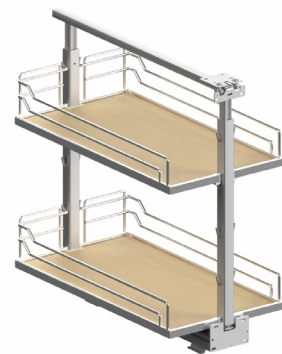

Ovela Door Mounted Pull Out

Includes support frame & Utility Storage Trays.
*Trays are shipped loose.

ODMPO-B{12-21}

ODMPO-B{09-21}FD