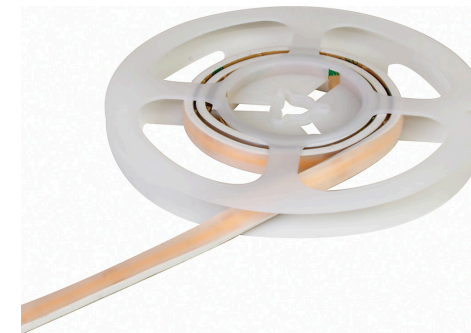

FLS{24-60} WHITE M

LED FLS{24-60} WHITE M

LED Puck Lighting with Silver Cover Cap, 2-1/4" Diameter

A compact, modern light that adds a soft, focused glow inside cabinets or beneath shelves—perfect for highlighting décor or brightening hard-to-reach spaces.

LED 2-1/4" PUCK

LED Interior Lighting Strip, 48", Set of 2

A clean, seamless way to illuminate the inside of your cabinets. Creates soft, even lighting that makes everything easier to see.

LED CAB INT 48" STRIP