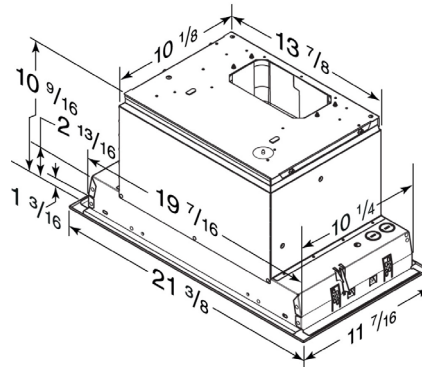

400 CFM STAINLESS VENTILATOR

RHBB 400 CFM

- Works with Fabuwood Stainless Steel Interior Hood Liners.
- Available for all Fabuwood Allure wood Hoods
- Powerful 450 MAX Blower CFM operates at 1 speed at normal speed.
- Bright 1-level, heat resistant LED modules enhance your cooking experience.
- Up-front 3-Speed rotary controls makes operation easy.
- Dishwasher-safe aluminum mesh filters feature quick-release latch for easy removal.
- ENERGY STAR certified custom range hood insert.
- Optional non-duct recirculation kit (RHBB DCT) and filters (RHBB FLTR) available for indoor exhaust recirculation to suit your needs.
- Comes with Broan-NuTone one (1) year Limited Warranty. Refer to installation guide for full details.

NOTE: Dealers should refer to the Heating Appliance Manufacturer's Specifications for individual ventilation requirements. Fabuwood is not responsible for improper blower selection or installation.