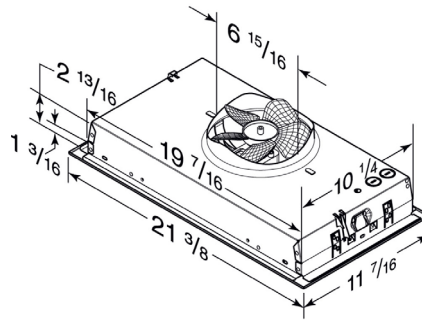

BROAN® HOOD VENTILATION SYSTEMS

250 CFM STAINLESS VENTILATOR

RHBB 250 CFM

- Works with Fabuwood Stainless Steel Interior Hood Liners
- Available for all Fabuwood Allure Wood Hoods except RHA483021
- Efficient 300 Max Blower CFM operates at 3 speeds at normal speed
- Bright 1-level, heat resistant LED modules enhance your cooking experience.
- 2-Speed rocker controls operate the fan speeds
- Easy-to-clean, fully enclosed bottom with dishwasher-safe aluminum mesh filter
- ADA compliant, remote operation is possible using a standard UL approved wall switch. Requires ADA adapter kit, HAWSK3 (sold separately, contact Customer Service Team to request Custom Accessory)
- Optional non-duct recirculation kit (RHBB DCT) and filters (RHBB FLTR) available for indoor exhaust recirculation to suit your needs.
- Comes with Broan-NuTone one (1) year Limited Warranty. Refer to installation guide for full details.

NOTE: Dealers should refer to the Heating Appliance Manufacturer's Specifications for individual ventilation requirements. Fabuwood is not responsible for improper blower selection or installation.